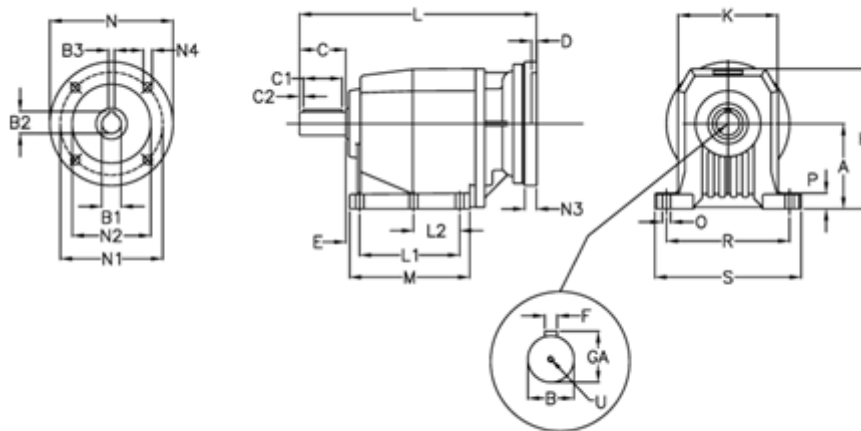

Article number: 40600800611265

Description: Helical gearbox
C802P-6,1-P200B5

Measures

A = 250	D = 7.0	L2 = 0.0	P = 35
B = 80	E = 33	M = 277.0	R = 370
B1 = 55	F = 22	N = 400	S = 440
B2 = 59.3	GA = 85.0	N1 = 350	U = M20x42
B3 = 16	H = 420	N2 = 300	
C = 140	K = 320	N3 = 0	
C1 = 110	L = 660.0	N4 = M16x25	
C2 = 15	L1 = 210.0	O = 26	